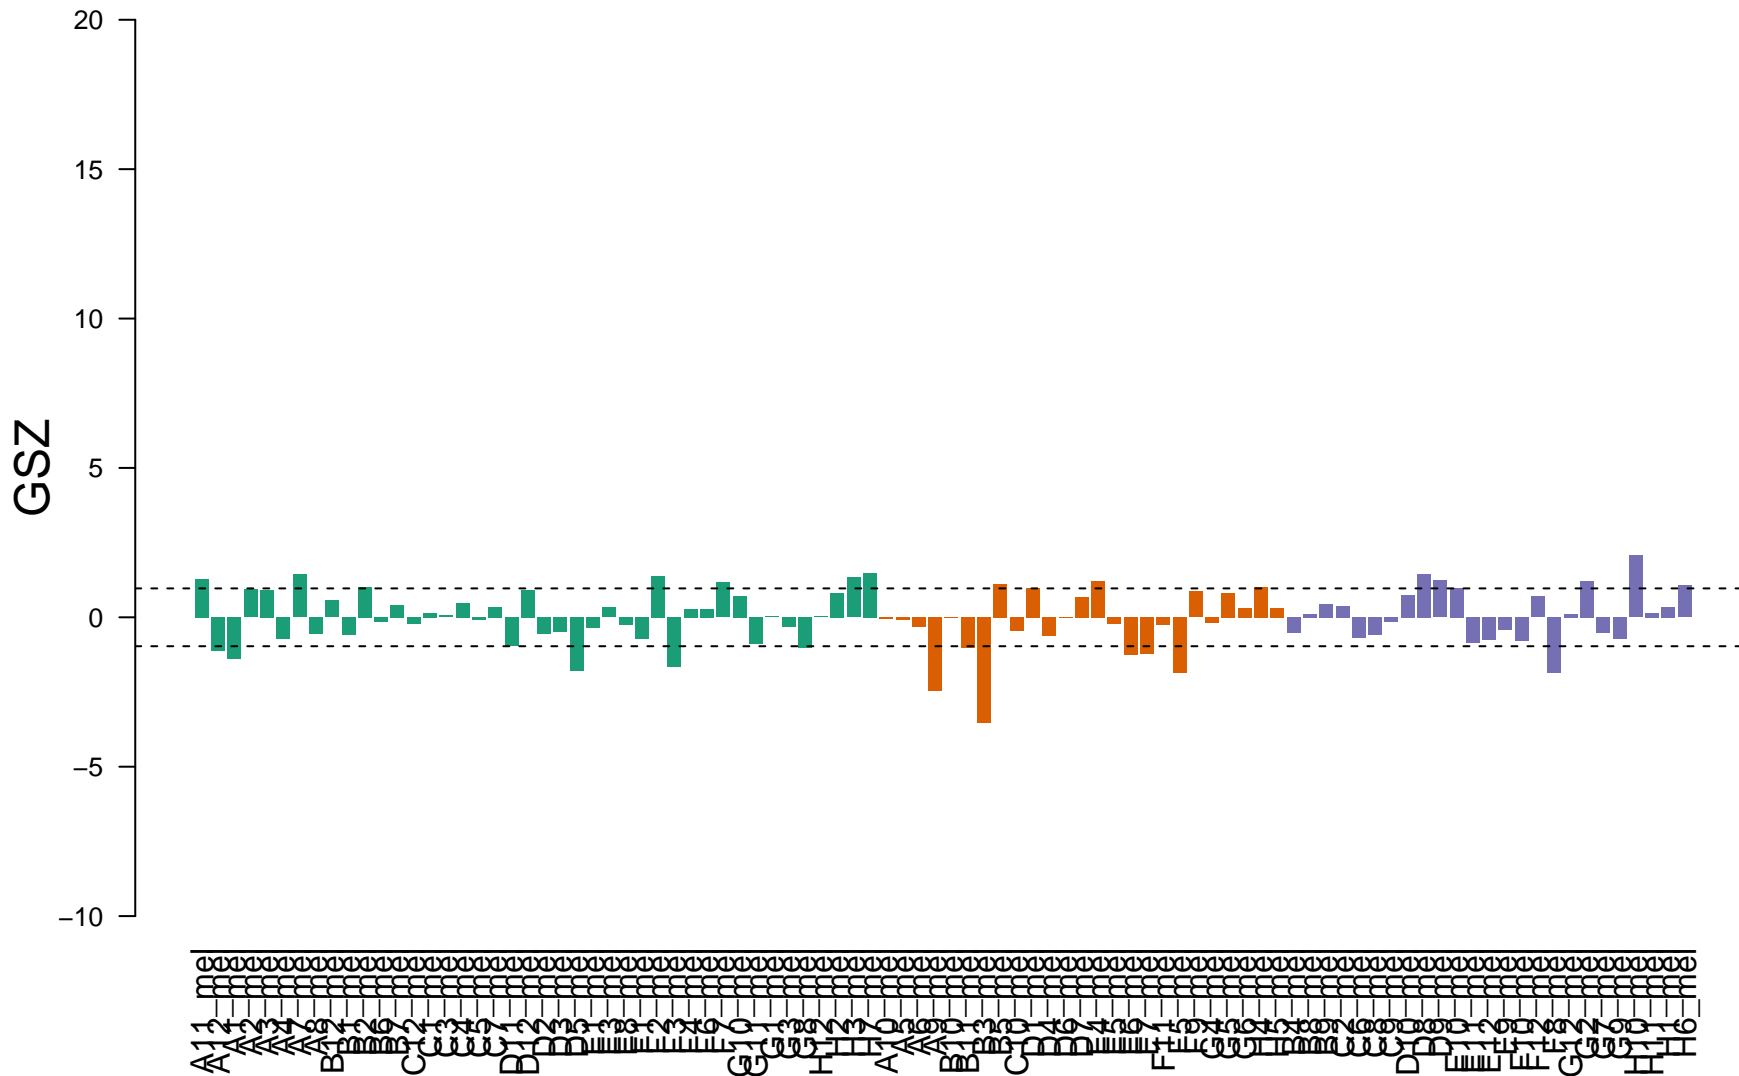

MATZUK_MATERNAL_EFFECT

- on
-
- off

MATZUK_MATERNAL_EFFECT

Enrichment in overexpression spots

Enrichment in kMeans clusters